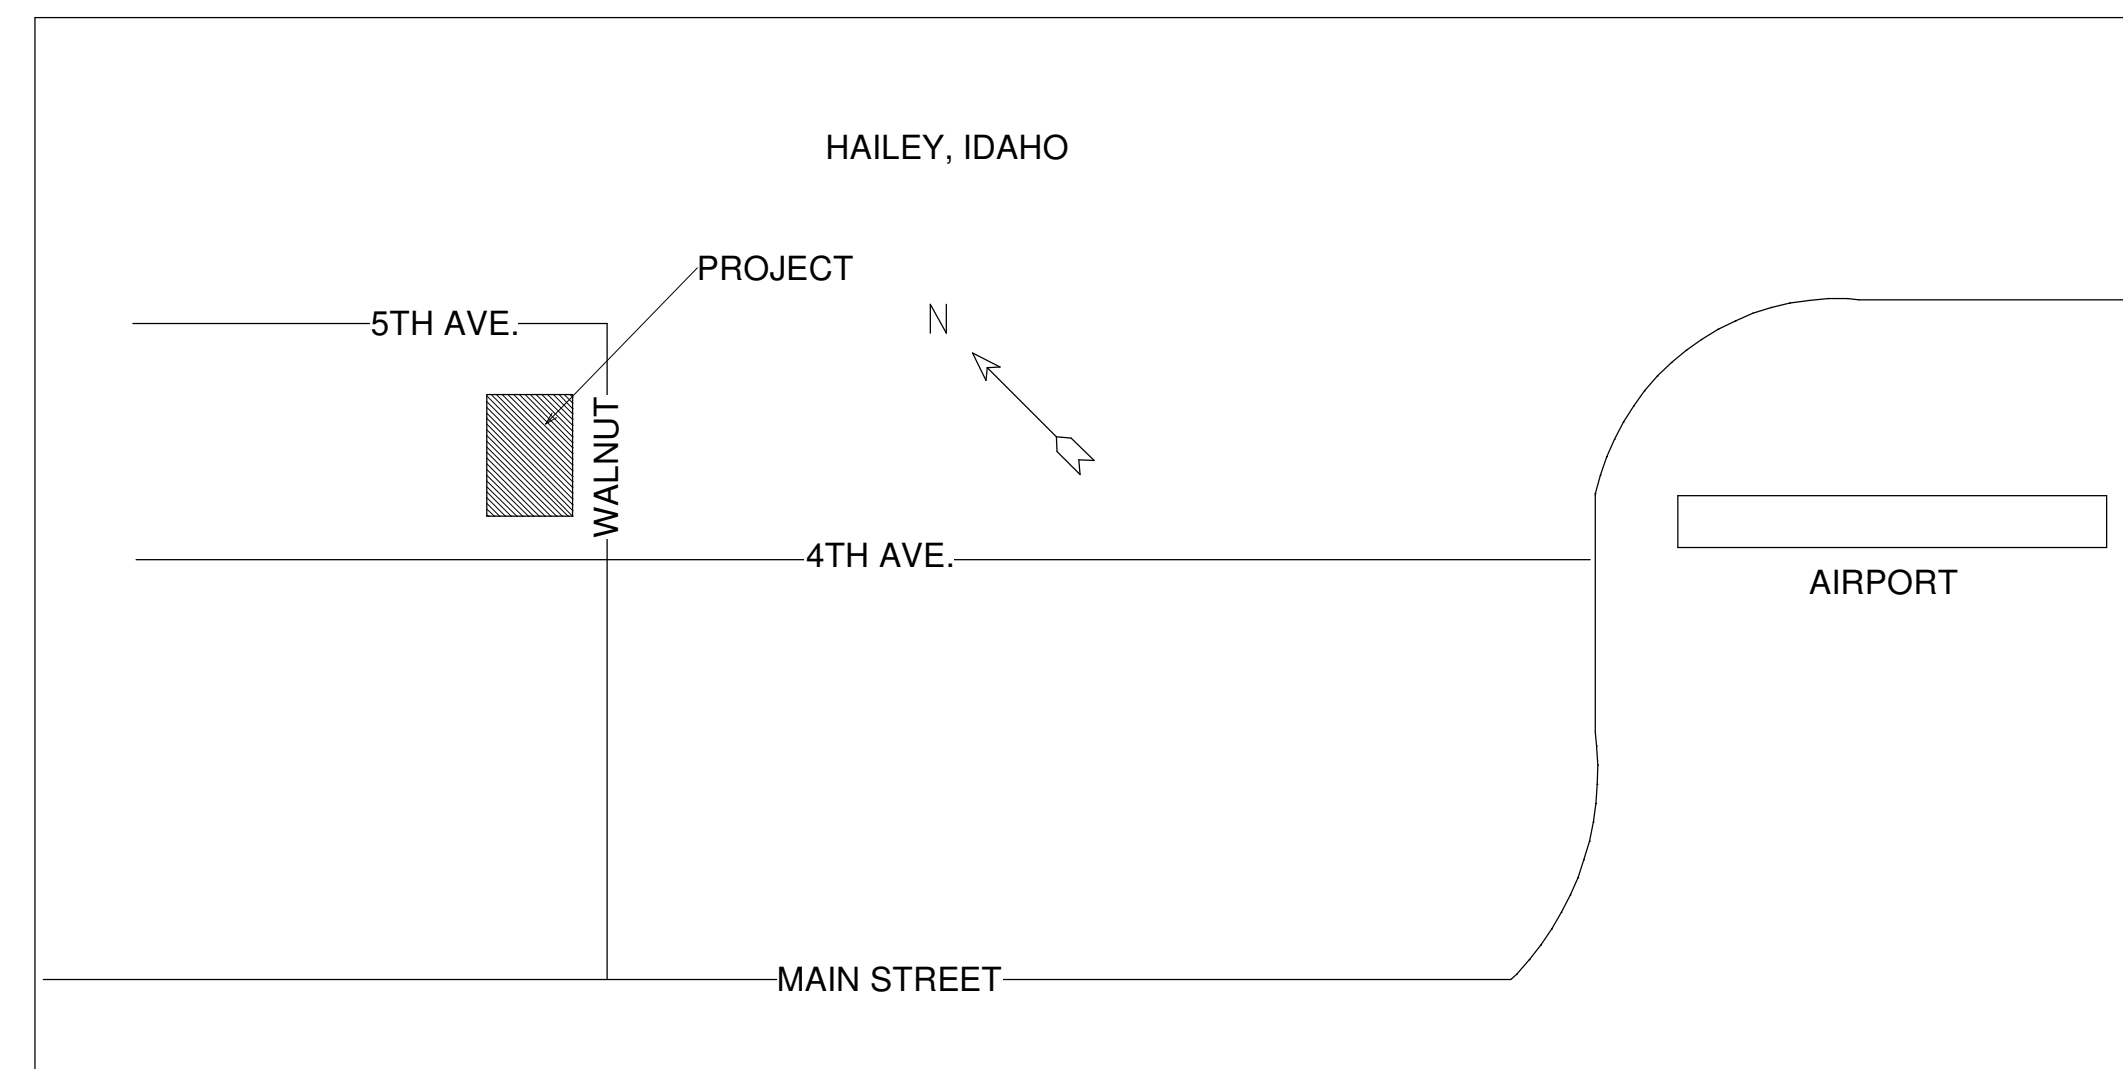

PERSPECTIVE VIEW

NO SCALE

VICINITY MAP

NO SCALE

SITE PLAN

SCALE: 1/4" = 5'-0"

ARCH WALNUT AVENUE HOUSE		WALKER DESIGN (208) 788-5962 SCALE: AS SHOWN DATE DRAWN: 10/15/09	
HAILEY, IDAHO		REVISIONS	SHEET
SITE PLAN, VICINITY MAP			1