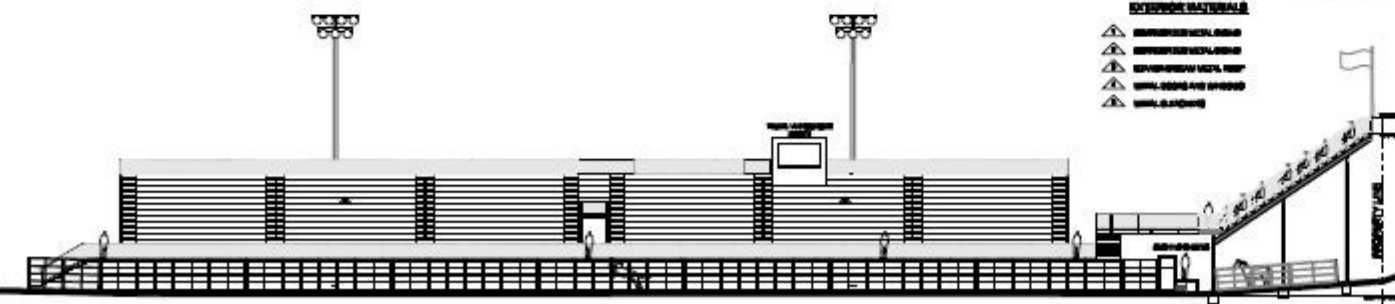

SECTION 1 / ELEVATION - BLEACHERS AND VISITOR CENTER LOOKING EAST

SCALE: 1/4" = 1'-0"

SECTION 2 / ELEVATION - THROUGH BLEACHERS LOOKING EAST

SCALE: 1/4" = 1'-0"

SECTION 3 / ELEVATION - ARENA CENTER LOOKING NORTH

SCALE: 1/4" = 1'-0"

- SYMBOLS**
- ▲ CONCRETE
 - ▲ BRICK
 - ▲ METAL PANELS
 - ▲ WOOD

ARCHITECTURA P.A.

HALLEY RODRIGO PARK
A NEW RECREATION CENTER FOR ALL

MULTI-USE EVENT ARENA/RODEO ARENA
INTERPRETIVE CENTER