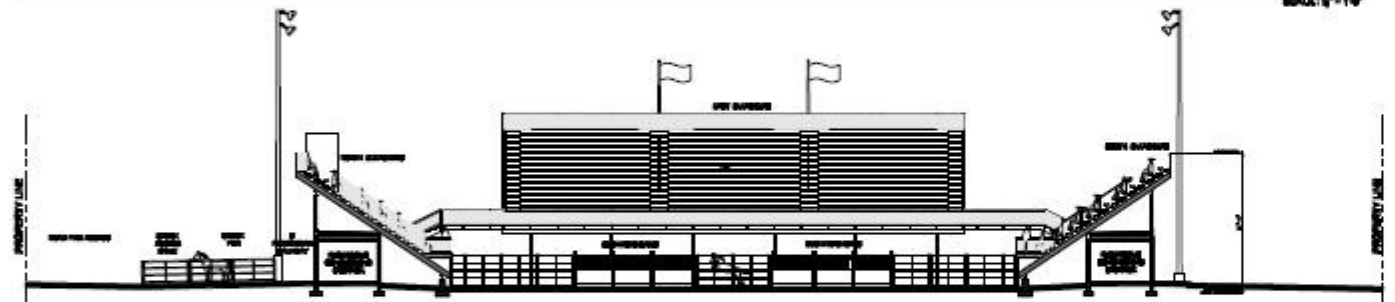

SECTION 1 / ELEVATION - BLEACHERS AND VISITOR CENTER LOOKING EAST

SCALE: 1/4" = 1'-0"

SECTION 2 / ELEVATION - THROUGH BLEACHERS LOOKING EAST

SCALE: 1/4" = 1'-0"

SECTION 3 / ELEVATION - ARENA CENTER LOOKING NORTH

SCALE: 1/4" = 1'-0"

- SYMBOLS**
- ▲ CONCRETE
 - ▲ BRICK
 - ▲ METAL PANELS
 - ▲ WOOD

ARCHITECTURA P.A.

HALLEY RODRIGO PARK
A NEW RECREATION CENTER FOR ALL

MULTI-USE EVENT ARENA/RODEO ARENA
INTERPRETIVE CENTER